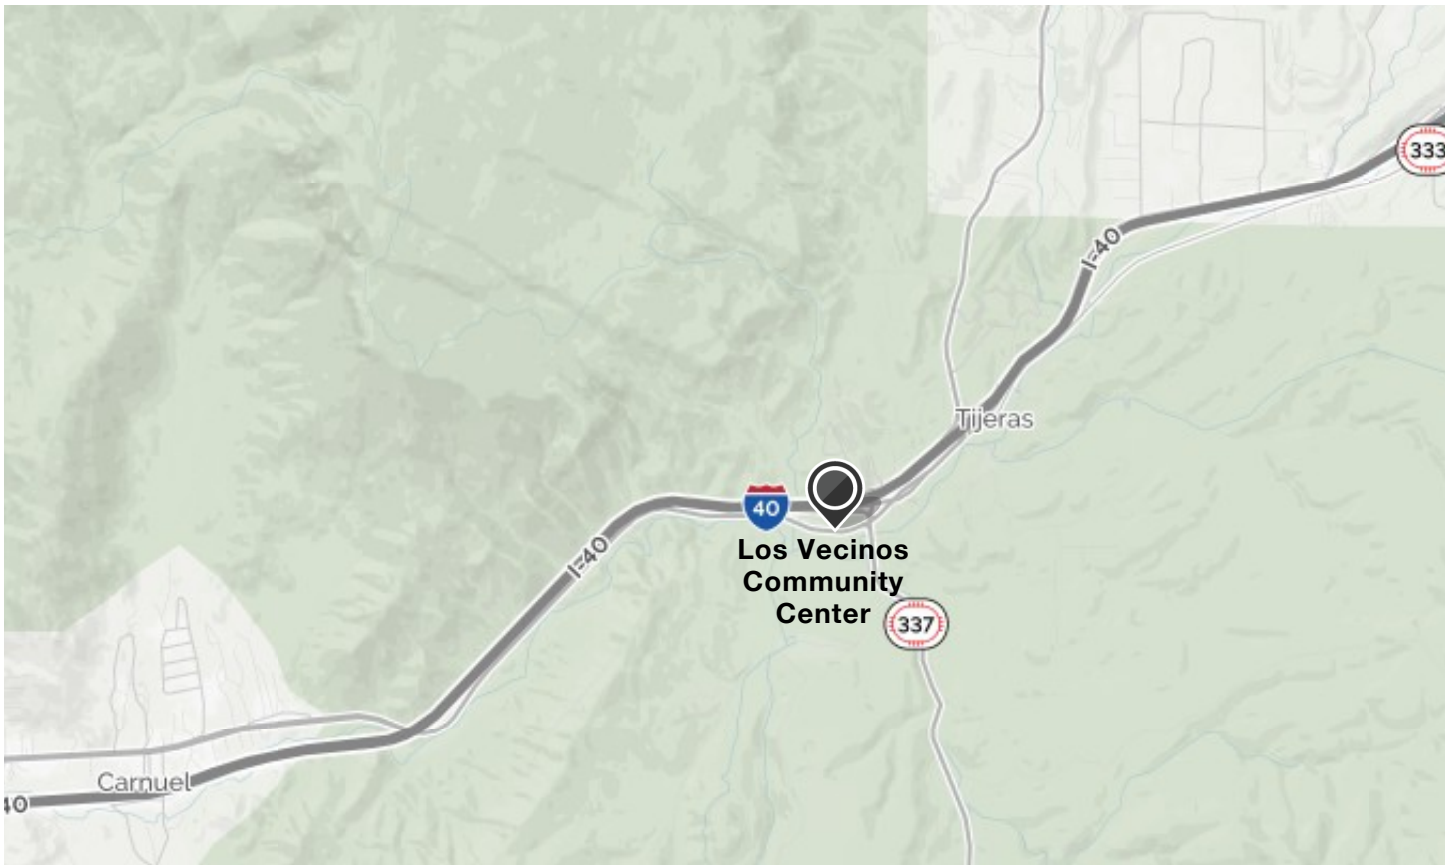

Worship Service
Sunday 10:00 AM
Communion: Monthly on 3rd Sunday
Los Vecinos Community Center
478-1/2 Old Highway 66
Tijeras, NM 87059

Canyon Bible Church, Inc.
P.O. Box 1674
Tijeras, NM 87059
(505) 228-2609 Pastor Bill

DIRECTIONS AND MAP TO FACILITY

DIRECTIONS AND MAP TO LOS VECINOS COMMUNITY CENTER IN TIJERAS, NEW MEXICO

Canyon Bible Church meets in the Los Vecinos Community Center at 10:00 AM each Sunday.

Directions to the Los Vecinos Community Center from Albuquerque

(starting from points west of the Village of Tijeras, New Mexico):

- Take I-40 east from Albuquerque;
- Take the NM-337 S Exit, Exit 175, toward Tijeras (stay in the right most lane as the road curves towards the stoplight);
- At the stoplight turn right (west) onto NM-333/Old Highway 66E/Route 66;
(Wells Fargo Bank is on the Corner)
- Go about 0.2 miles and the Community Center will be on your left (south) side;
(If you reach Public School Rd you've gone about 0.2 miles too far)
- The entrance to the Community Center is on the south side, Canyon Bible Church meets in the upper meeting room.

Directions to the Los Vecinos Community Center from Edgewood

(starting from points east of the Village of Tijeras, New Mexico):

- Take I-40 west from Edgewood;
- Take the NM-14 exit, Exit 175, toward NM-337/Tijeras/Cedar Crest (stay to the left as you exit I-40);
- At the stop sign turn left (south) onto NM-14 S;
- As you go under I-40 follow the road as it curves to the right (west);
- Go about 0.8 miles and the Community Center will be on your left (south) side;
(If you reach Public School Rd you've gone about 0.2 miles too far)
- The entrance to the Community Center is on the south side, Canyon Bible Church meets in the upper meeting room.